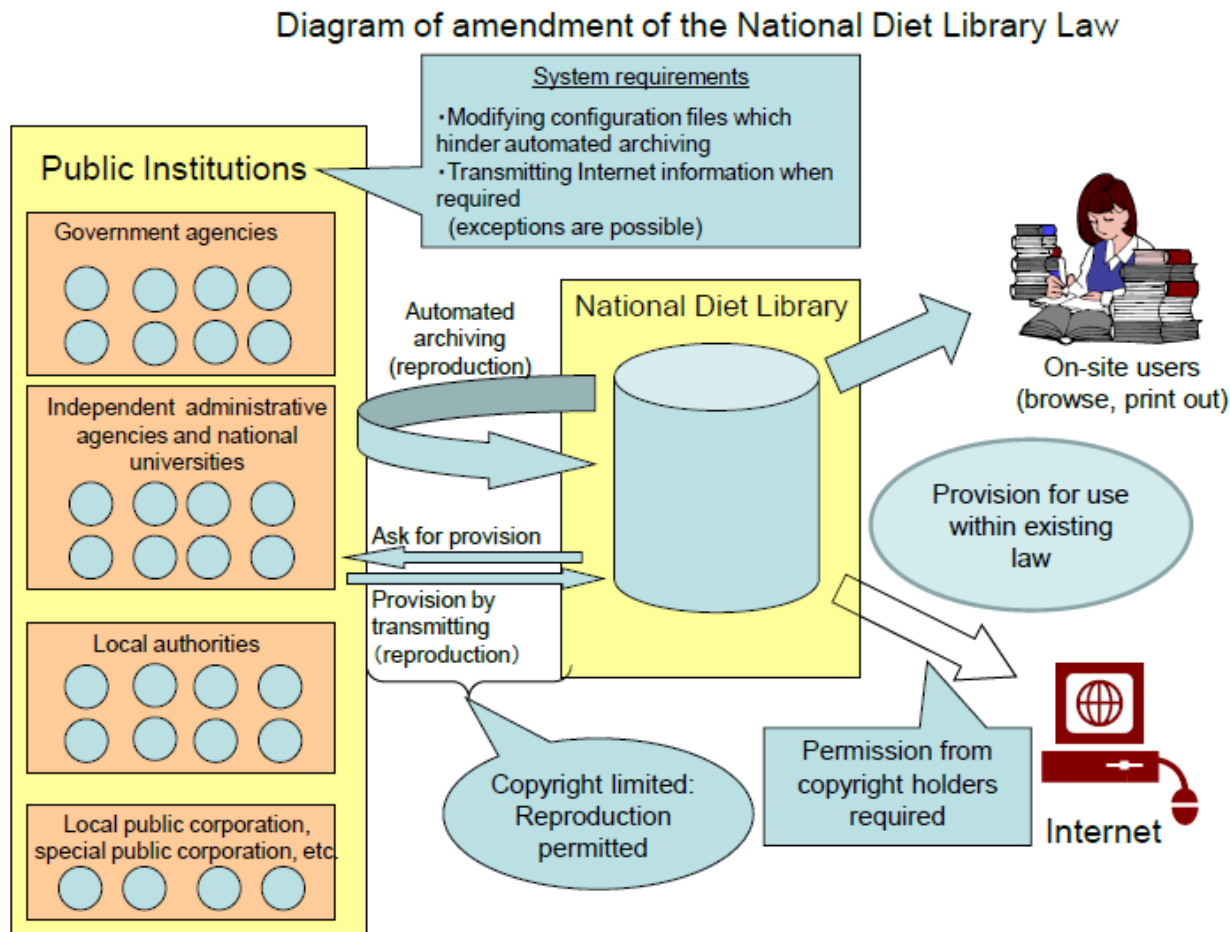

7. Recent trends of NDL(2)

© Collecting Internet information based on legislation